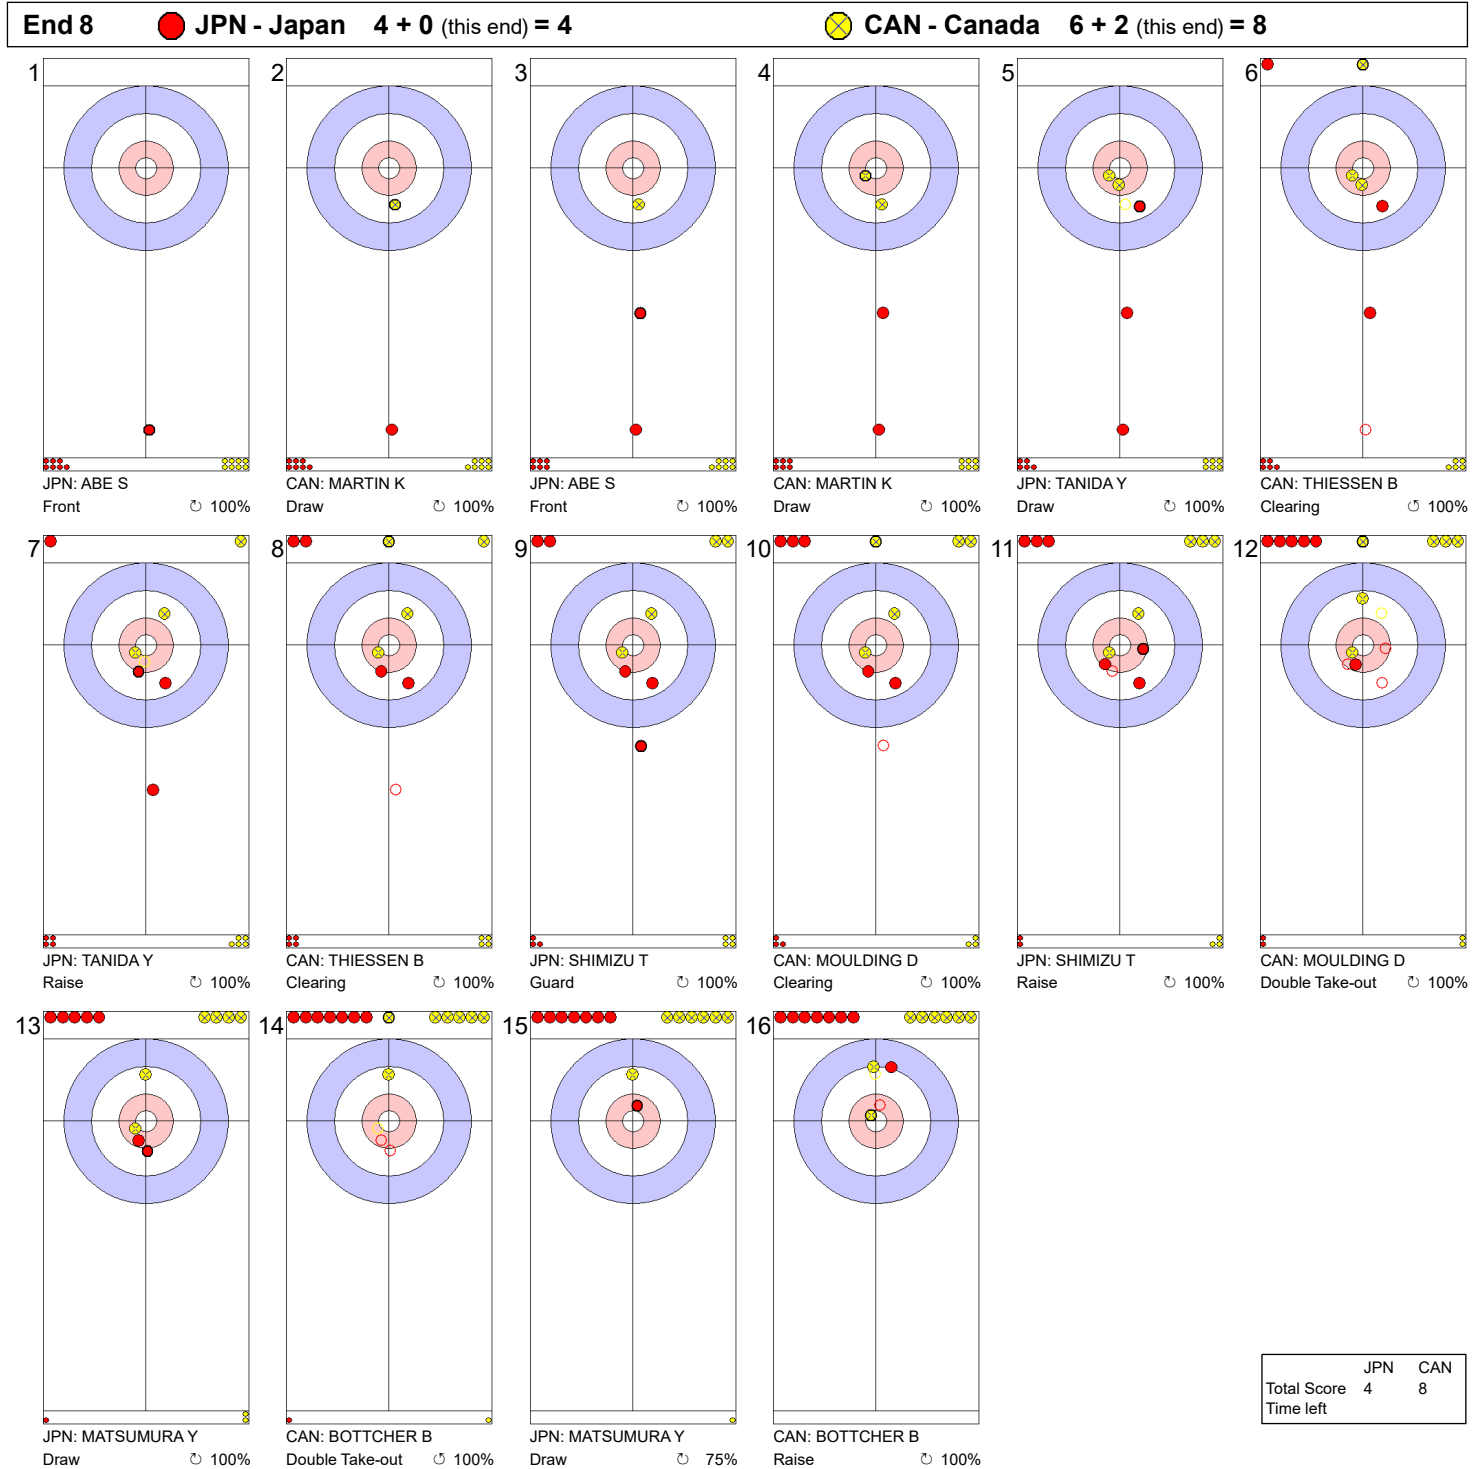

Round Robin Session 3 - Sheet B

Game - Shot by Shot

End 4 ● **JPN - Japan 0 + 2 (this end) = 2** ● **CAN - Canada 2 + 0 (this end) = 2**

Shot	Player	Shot Type	Rotation
1	CAN: MARTIN K	Draw	75%
2	JPN: ABE S	Front	100%
3	CAN: MARTIN K	Draw	50%
4	JPN: ABE S	Draw	100%
5	CAN: THIESSEN B	Draw	50%
6	JPN: TANIDA Y	Take-out	100%
7	CAN: THIESSEN B	Double Take-out	50%
8	JPN: TANIDA Y	Hit and Roll	100%
9	CAN: MOULDING D	Take-out	50%
10	JPN: SHIMIZU T	Draw	75%
11	CAN: MOULDING D	Draw	100%
12	JPN: SHIMIZU T	Draw	50%
13	CAN: BOTTCHE B	Double Take-out	50%
14	JPN: MATSUMURA Y	Draw	100%
15	CAN: BOTTCHE B	Raise	100%
16	JPN: MATSUMURA Y	Take-out	100%

FRI 2 APR 2021
 Start Time 19:00

Round Robin Session 3 - Sheet B

Game - Shot by Shot

Legend:
 ↻ Clockwise ↺ Counter-clockwise - Not considered

FRI 2 APR 2021
 Start Time 19:00

Round Robin Session 3 - Sheet B

Game - Shot by Shot

Legend:
 ↻ Clockwise ↺ Counter-clockwise - Not considered

FRI 2 APR 2021
 Start Time 19:00

Round Robin Session 3 - Sheet B

Game - Shot by Shot

Legend:
 ↻ Clockwise ↺ Counter-clockwise - Not considered

FRI 2 APR 2021
 Start Time 19:00

Round Robin Session 3 - Sheet B

Game - Shot by Shot

Legend:
 ↻ Clockwise ↺ Counter-clockwise - Not considered