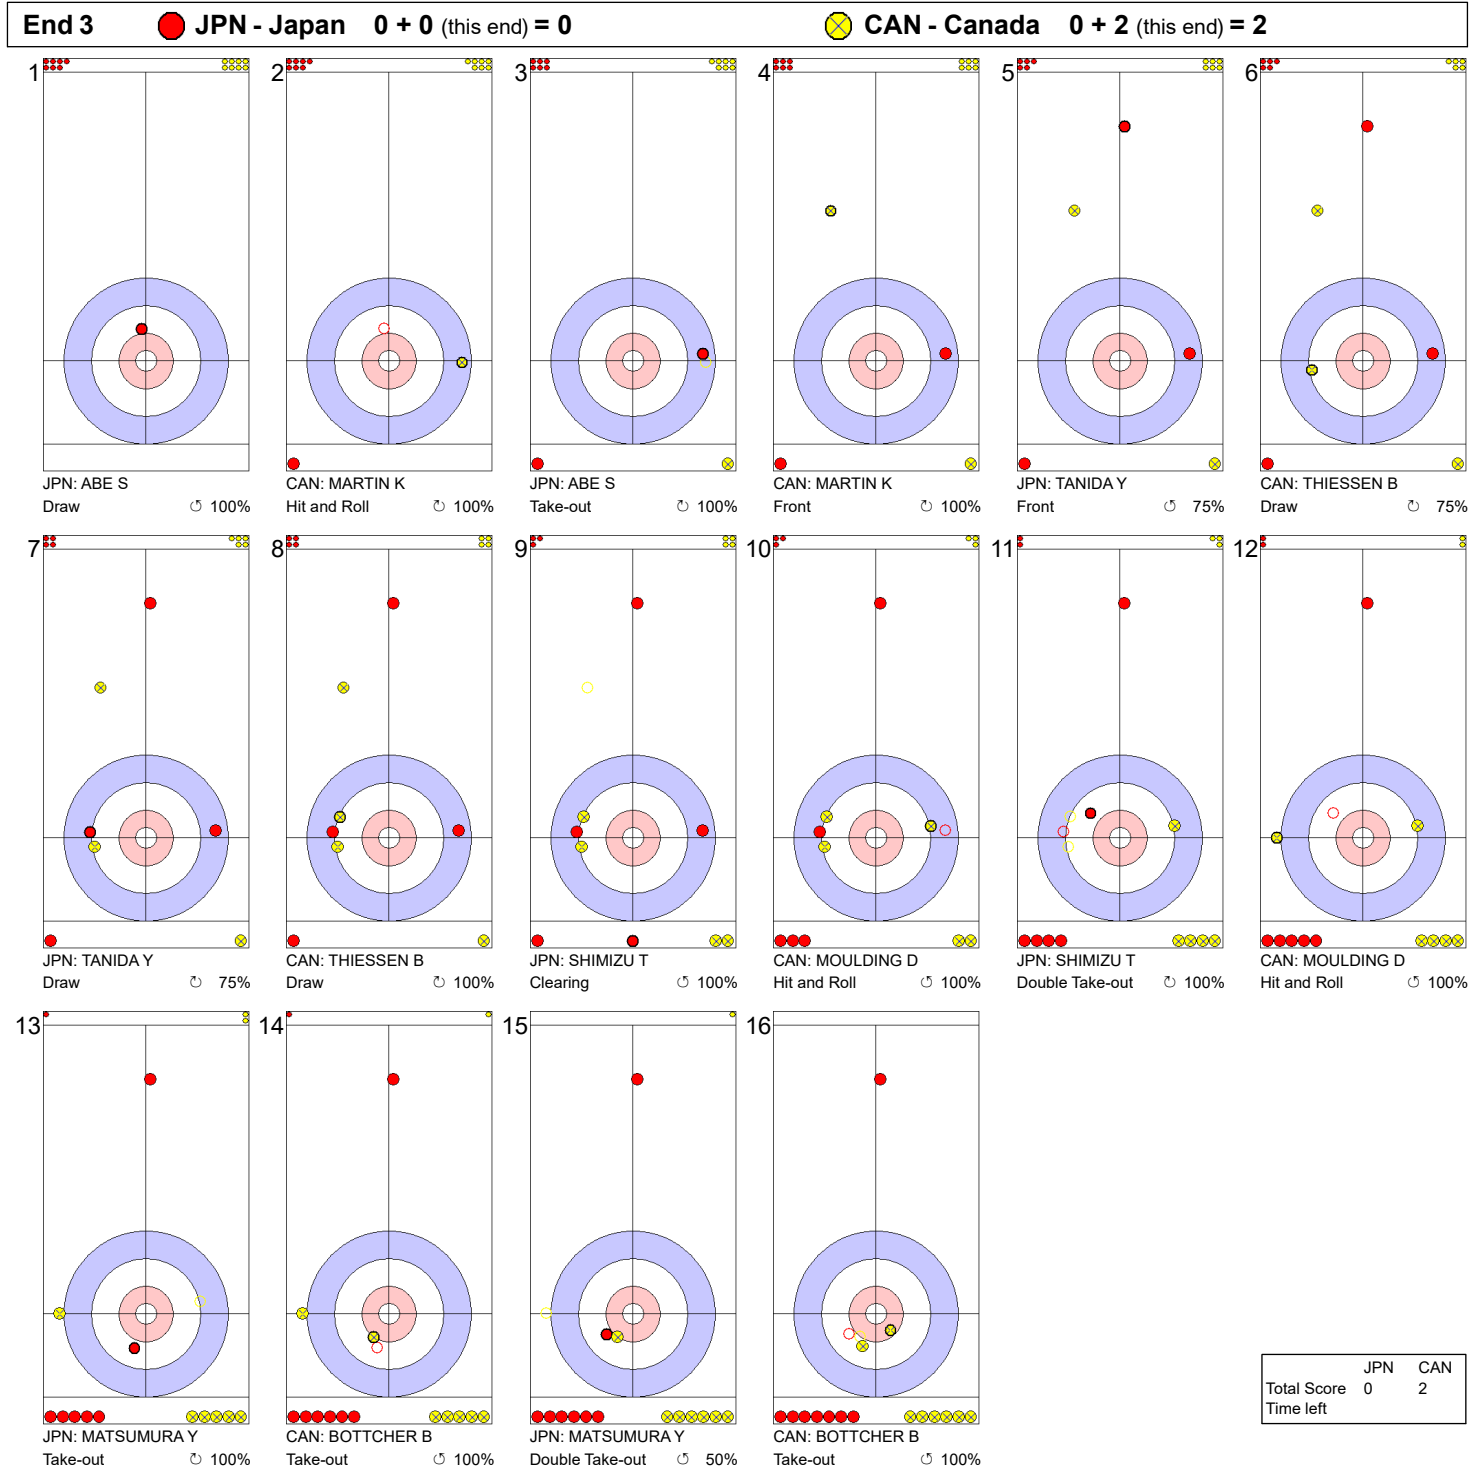

FRI 2 APR 2021
 Start Time 19:00

Round Robin Session 3 - Sheet B

Game - Shot by Shot

Legend:
 ↻ Clockwise ↺ Counter-clockwise - Not considered

FRI 2 APR 2021
 Start Time 19:00

Round Robin Session 3 - Sheet B

Game - Shot by Shot

End 2 ● JPN - Japan 0 + 0 (this end) = 0			● CAN - Canada 0 + 0 (this end) = 0											
1 JPN: ABE S Draw 100%	2 CAN: MARTIN K Hit and Roll 50%	3 JPN: ABE S Draw 100%	4 CAN: MARTIN K Take-out 100%	5 JPN: TANIDA Y Take-out 100%	6 CAN: THIESSEN B Take-out 100%									
7 JPN: TANIDA Y Take-out 100%	8 CAN: THIESSEN B Take-out 100%	9 JPN: SHIMIZU T Take-out 100%	10 CAN: MOULDING D Take-out 100%	11 JPN: SHIMIZU T Take-out 100%	12 CAN: MOULDING D Take-out 100%									
13 JPN: MATSUMURA Y Take-out 100%	14 CAN: BOTTCHEER B Take-out 100%	15 JPN: MATSUMURA Y Take-out 100%	16 CAN: BOTTCHEER B Clearing 100%	<table border="1"> <thead> <tr> <th></th> <th>JPN</th> <th>CAN</th> </tr> </thead> <tbody> <tr> <td>Total Score</td> <td>0</td> <td>0</td> </tr> <tr> <td>Time left</td> <td></td> <td></td> </tr> </tbody> </table>			JPN	CAN	Total Score	0	0	Time left		
	JPN	CAN												
Total Score	0	0												
Time left														

Legend:
 ↻ Clockwise ↺ Counter-clockwise - Not considered

FRI 2 APR 2021
 Start Time 19:00

Round Robin Session 3 - Sheet B

Game - Shot by Shot

Legend:
 ↻ Clockwise ↺ Counter-clockwise - Not considered

FRI 2 APR 2021
 Start Time 19:00