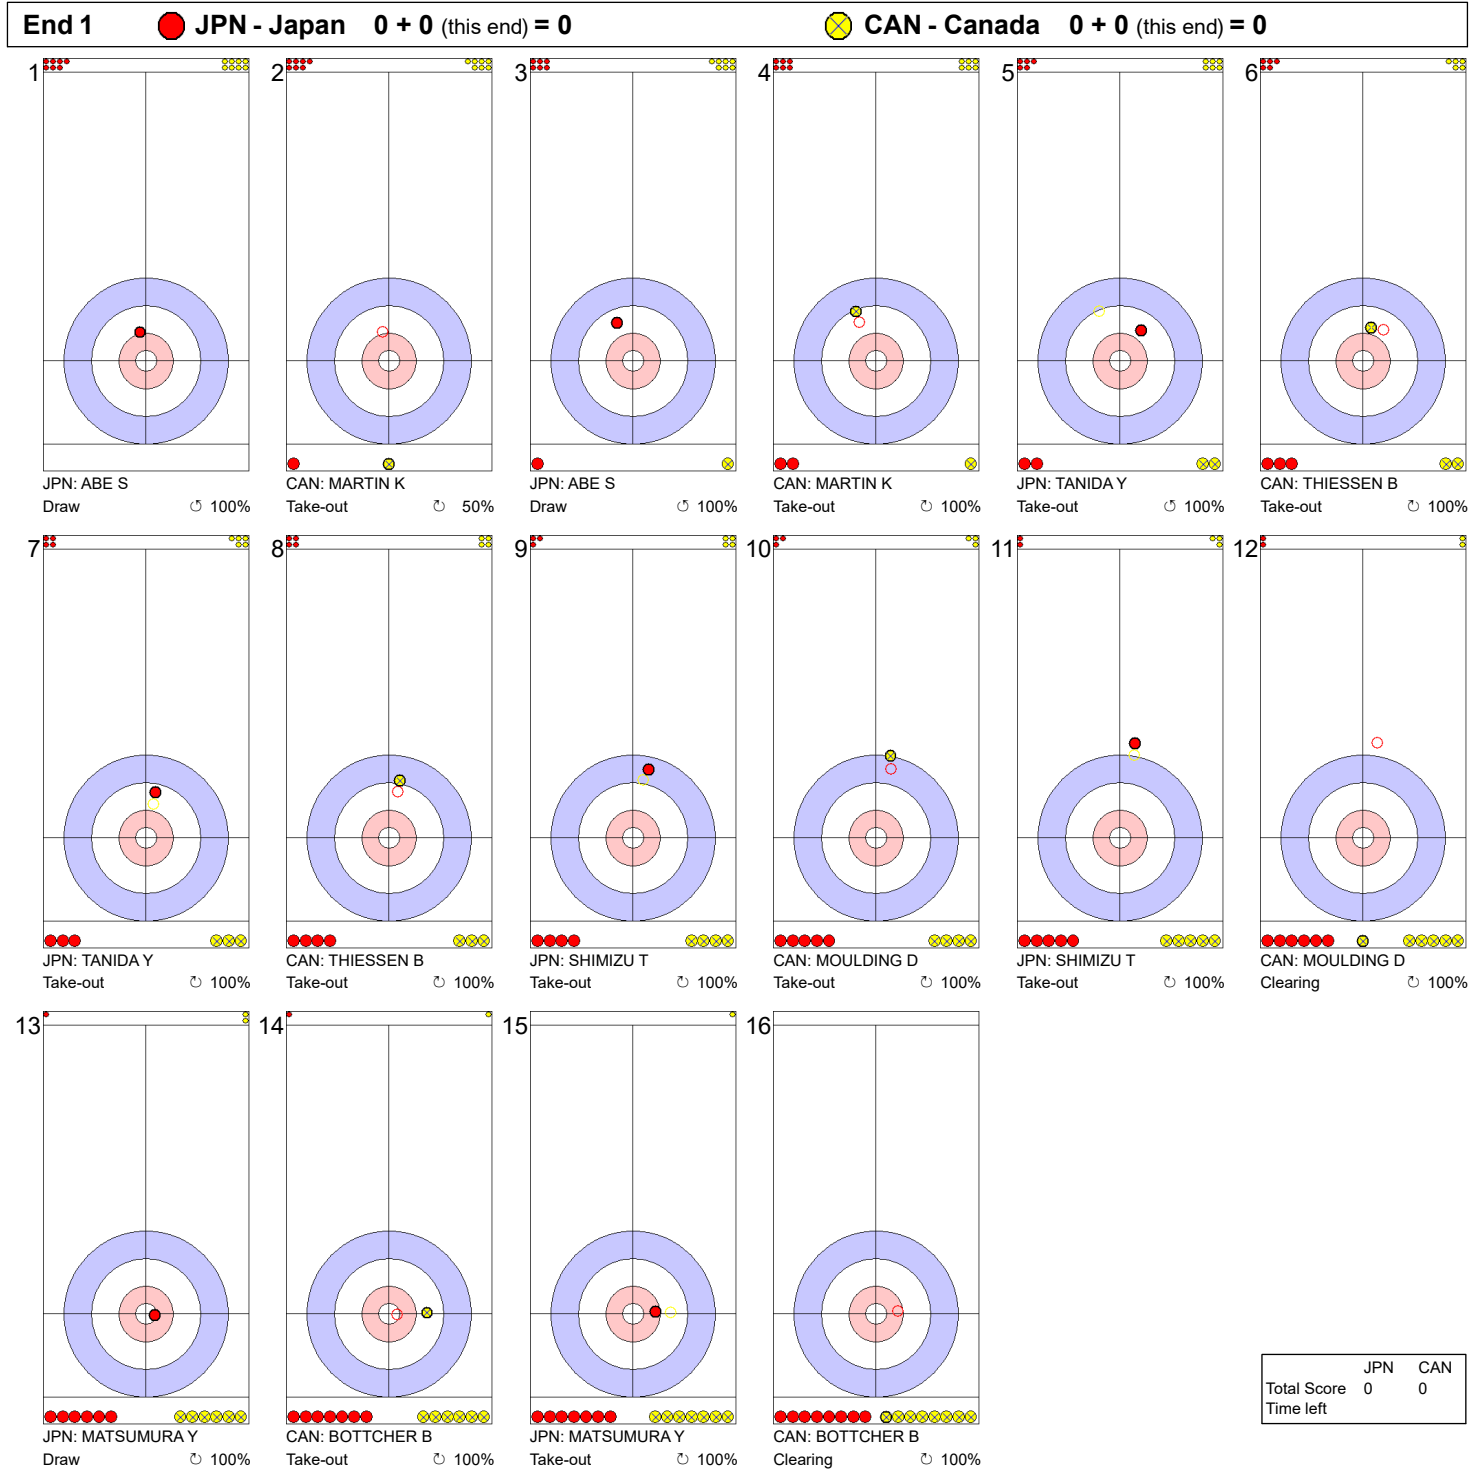

FRI 2 APR 2021
 Start Time 19:00

Round Robin Session 3 - Sheet B

Game - Shot by Shot

Legend:
 ↻ Clockwise ↺ Counter-clockwise - Not considered

FRI 2 APR 2021
 Start Time 19:00

Round Robin Session 3 - Sheet B

Game - Shot by Shot

End 2 ● JPN - Japan 0 + 0 (this end) = 0			● CAN - Canada 0 + 0 (this end) = 0											
1 JPN: ABE S Draw 100%	2 CAN: MARTIN K Hit and Roll 50%	3 JPN: ABE S Draw 100%	4 CAN: MARTIN K Take-out 100%	5 JPN: TANIDA Y Take-out 100%	6 CAN: THIESSEN B Take-out 100%									
7 JPN: TANIDA Y Take-out 100%	8 CAN: THIESSEN B Take-out 100%	9 JPN: SHIMIZU T Take-out 100%	10 CAN: MOULDING D Take-out 100%	11 JPN: SHIMIZU T Take-out 100%	12 CAN: MOULDING D Take-out 100%									
13 JPN: MATSUMURA Y Take-out 100%	14 CAN: BOTTCHEER B Take-out 100%	15 JPN: MATSUMURA Y Take-out 100%	16 CAN: BOTTCHEER B Clearing 100%	<table border="1"> <thead> <tr> <th></th> <th>JPN</th> <th>CAN</th> </tr> </thead> <tbody> <tr> <td>Total Score</td> <td>0</td> <td>0</td> </tr> <tr> <td>Time left</td> <td></td> <td></td> </tr> </tbody> </table>			JPN	CAN	Total Score	0	0	Time left		
	JPN	CAN												
Total Score	0	0												
Time left														

Legend:
 ↻ Clockwise ↺ Counter-clockwise - Not considered

FRI 2 APR 2021
 Start Time 19:00

Round Robin Session 3 - Sheet B

Game - Shot by Shot

Legend:
 ↻ Clockwise ↺ Counter-clockwise - Not considered

FRI 2 APR 2021
 Start Time 19:00