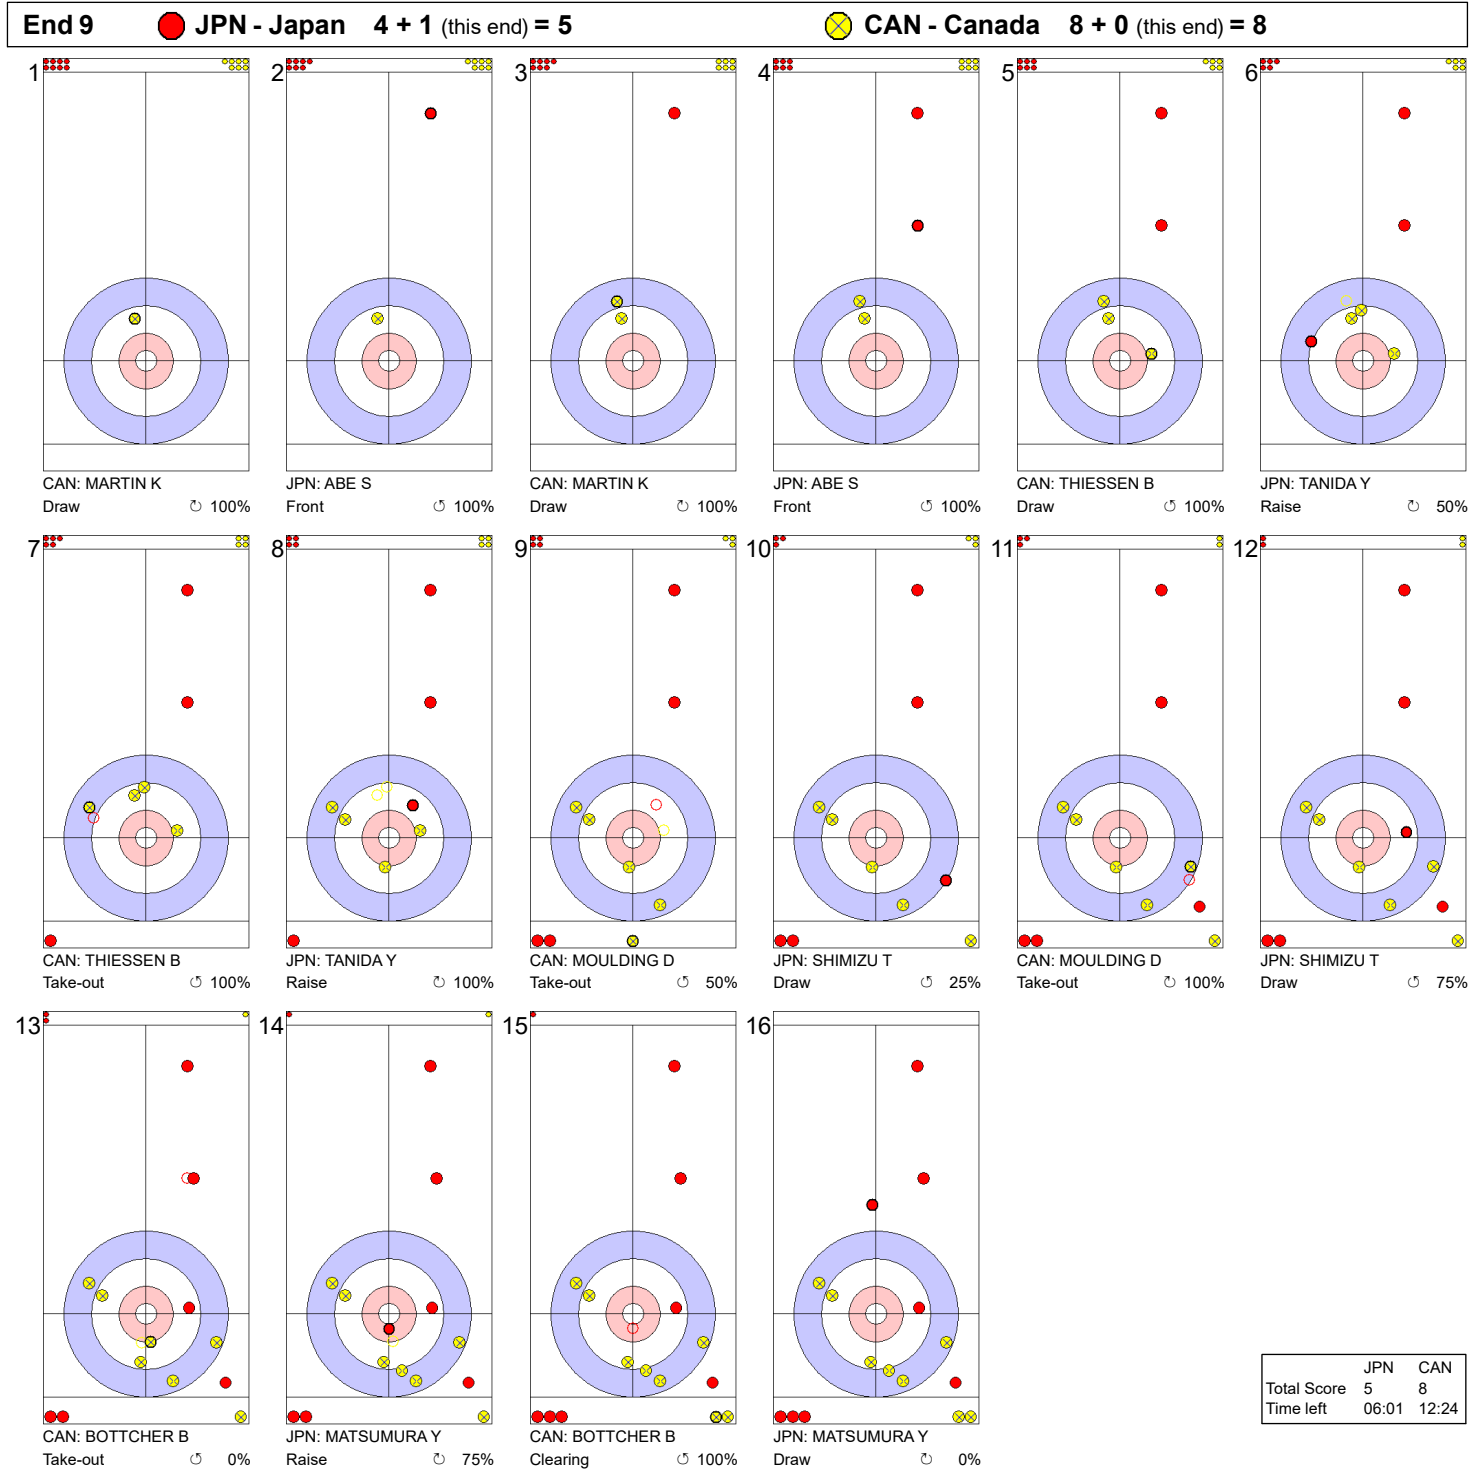

Round Robin Session 3 - Sheet B

Game - Shot by Shot

End 4 ● **JPN - Japan 0 + 2 (this end) = 2** ● **CAN - Canada 2 + 0 (this end) = 2**

Shot	Player	Shot Type	Rotation
1	CAN: MARTIN K	Draw	75%
2	JPN: ABE S	Front	100%
3	CAN: MARTIN K	Draw	50%
4	JPN: ABE S	Draw	100%
5	CAN: THIESSEN B	Draw	50%
6	JPN: TANIDA Y	Take-out	100%
7	CAN: THIESSEN B	Double Take-out	50%
8	JPN: TANIDA Y	Hit and Roll	100%
9	CAN: MOULDING D	Take-out	50%
10	JPN: SHIMIZU T	Draw	75%
11	CAN: MOULDING D	Draw	100%
12	JPN: SHIMIZU T	Draw	50%
13	CAN: BOTTCHE B	Double Take-out	50%
14	JPN: MATSUMURA Y	Draw	100%
15	CAN: BOTTCHE B	Raise	100%
16	JPN: MATSUMURA Y	Take-out	100%

FRI 2 APR 2021
 Start Time 19:00

Round Robin Session 3 - Sheet B

Game - Shot by Shot

Legend:
 ↻ Clockwise ↺ Counter-clockwise - Not considered

FRI 2 APR 2021
 Start Time 19:00

Round Robin Session 3 - Sheet B

Game - Shot by Shot

Legend:
 ↻ Clockwise ↺ Counter-clockwise - Not considered

FRI 2 APR 2021
 Start Time 19:00

Round Robin Session 3 - Sheet B

Game - Shot by Shot

Legend:
 ↻ Clockwise ↺ Counter-clockwise - Not considered

FRI 2 APR 2021
 Start Time 19:00

Round Robin Session 3 - Sheet B

Game - Shot by Shot

Legend:
 ↻ Clockwise ↺ Counter-clockwise - Not considered