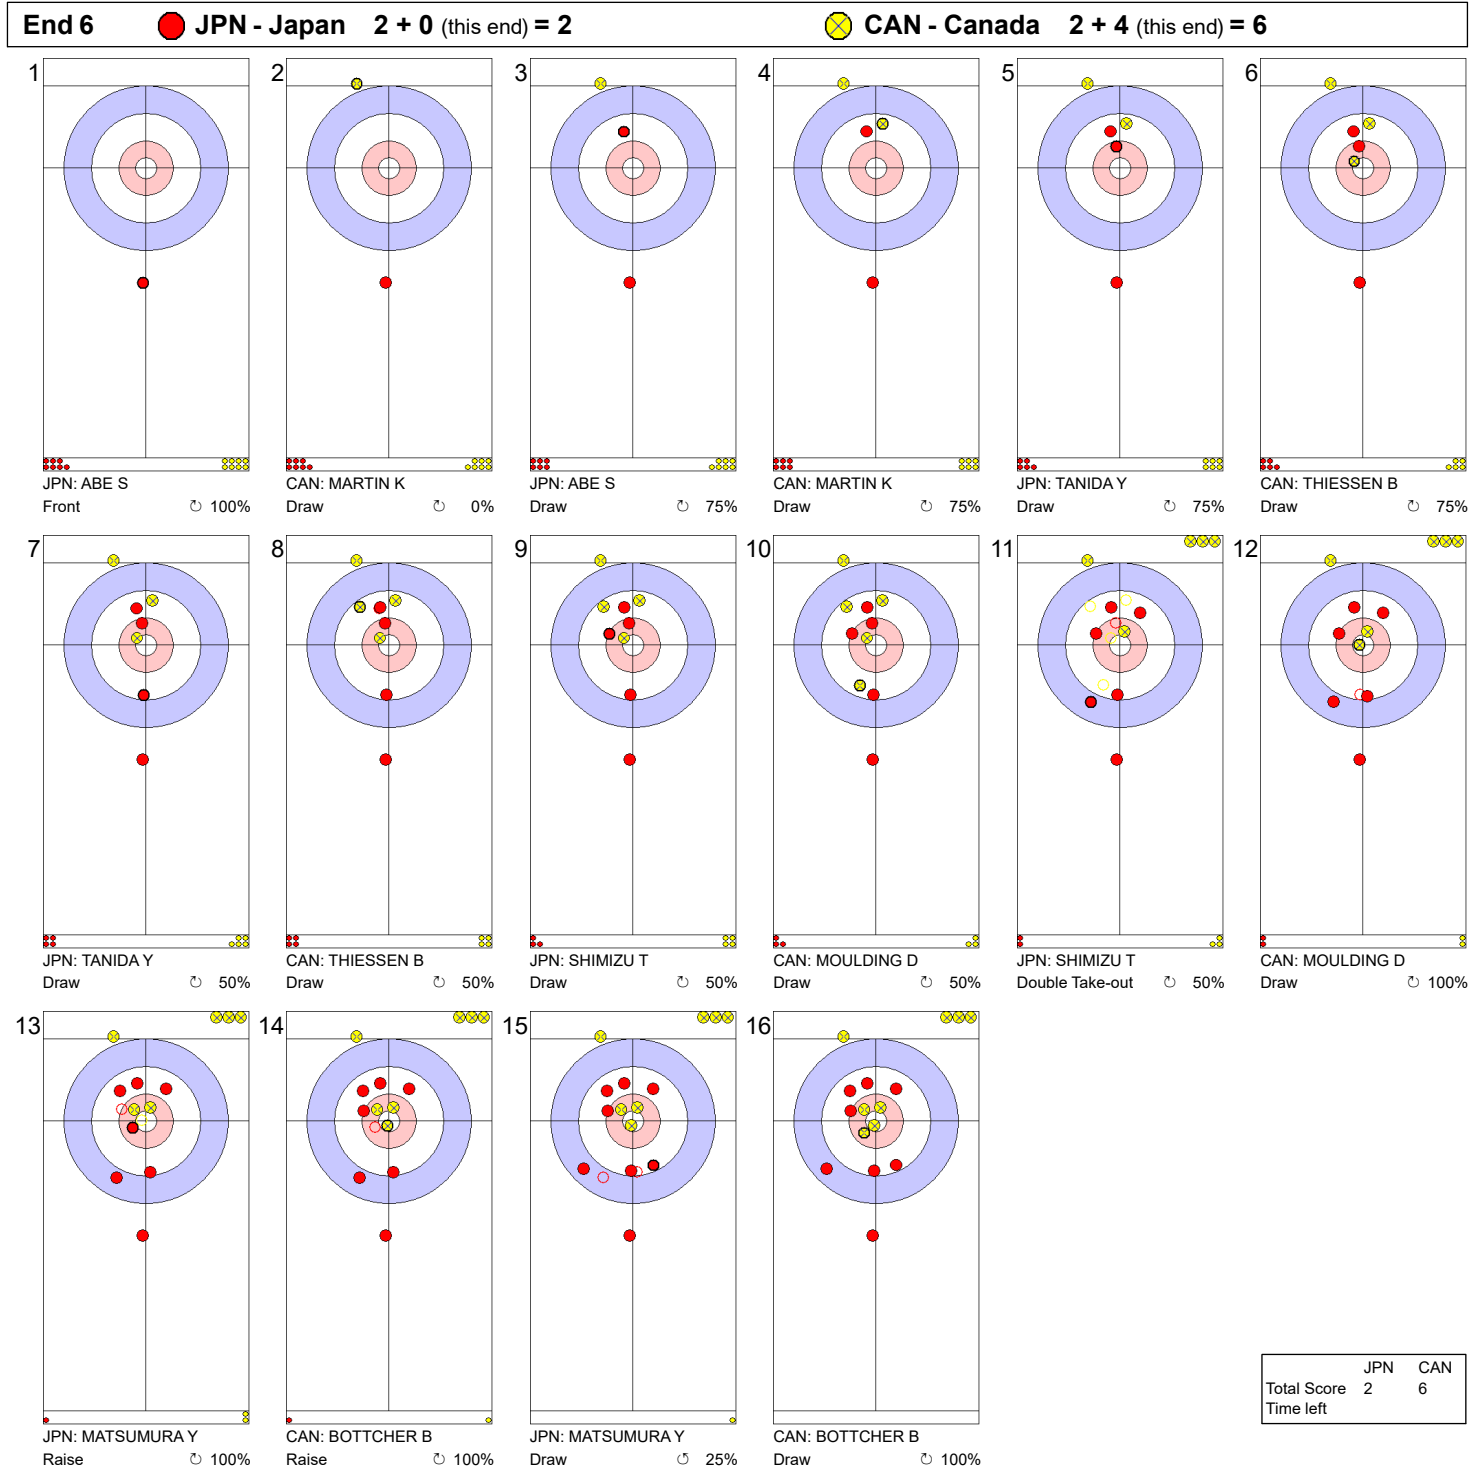

Round Robin Session 3 - Sheet B

Game - Shot by Shot

End 4 ● **JPN - Japan 0 + 2 (this end) = 2** ● **CAN - Canada 2 + 0 (this end) = 2**

Shot	Player	Shot Type	Rotation
1	CAN: MARTIN K	Draw	75%
2	JPN: ABE S	Front	100%
3	CAN: MARTIN K	Draw	50%
4	JPN: ABE S	Draw	100%
5	CAN: THIESSEN B	Draw	50%
6	JPN: TANIDA Y	Take-out	100%
7	CAN: THIESSEN B	Double Take-out	50%
8	JPN: TANIDA Y	Hit and Roll	100%
9	CAN: MOULDING D	Take-out	50%
10	JPN: SHIMIZU T	Draw	75%
11	CAN: MOULDING D	Draw	100%
12	JPN: SHIMIZU T	Draw	50%
13	CAN: BOTTCHE B	Double Take-out	50%
14	JPN: MATSUMURA Y	Draw	100%
15	CAN: BOTTCHE B	Raise	100%
16	JPN: MATSUMURA Y	Take-out	100%

	JPN	CAN
Total Score	2	2
Time left		

Legend:
 ↻ Clockwise ↺ Counter-clockwise - Not considered

FRI 2 APR 2021
 Start Time 19:00

Round Robin Session 3 - Sheet B

Game - Shot by Shot

Legend:
 ↻ Clockwise ↺ Counter-clockwise - Not considered

FRI 2 APR 2021
 Start Time 19:00

Round Robin Session 3 - Sheet B

Game - Shot by Shot

Legend:
 ↻ Clockwise ↺ Counter-clockwise - Not considered

FRI 2 APR 2021
 Start Time 19:00

Round Robin Session 3 - Sheet B

Game - Shot by Shot

Legend:
 ↻ Clockwise ↺ Counter-clockwise - Not considered

FRI 2 APR 2021
 Start Time 19:00

Round Robin Session 3 - Sheet B

Game - Shot by Shot

Legend:
 ↻ Clockwise ↺ Counter-clockwise - Not considered